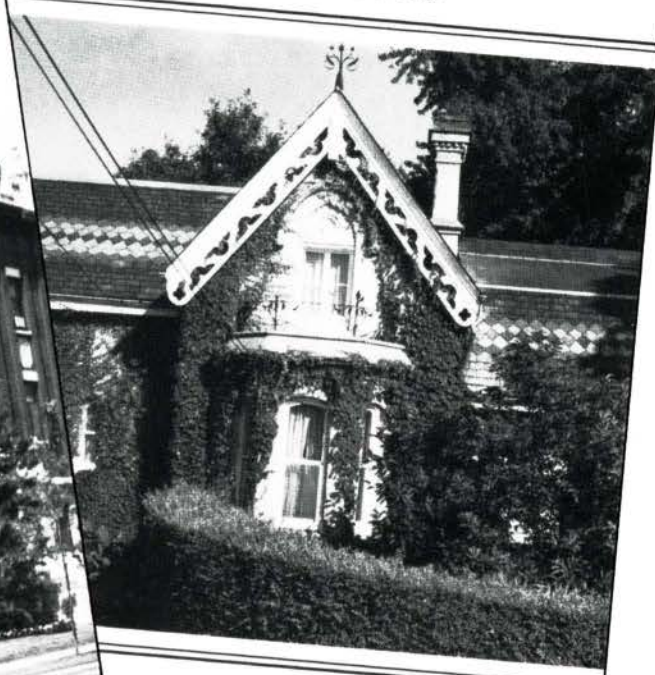

LE STYLE NÉO-QUEEN ANNE

dans l'architecture au Canada

LESLIE MAITLAND

 Environnement
Canada
Service des parcs
 
 Environment
Canada
Parks Service

Slate Roofing in Canada

Mary Cullen

The Queen Anne Style in Canadian Architecture, by Leslie Maitland (Ottawa: Environment Canada, 1990). 303 pages, 136 illustrations. No. R61-2/9-49E. \$19.95 in Canada, \$23.95 outside Canada, in Canadian funds.

Slate Roofing in Canada, by Mary Cullen (Ottawa: Environment Canada, 1990). 166 pages, 97 illustrations. No. R61-2/9-46E. \$10.25 in Canada, \$12.30 outside Canada, in Canadian funds.

Order from the Canadian Government Publishing Centre, Supply and Services Canada, Ottawa, Canada K1A 0S9. Mail orders should be accompanied by cheques payable to the Receiver General for Canada. Phone orders (1-819-956-4802) may be paid by VISA or MasterCard. Fax number is 1-819-994-1498.